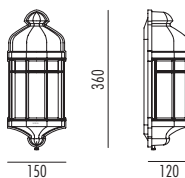

Design: Hans-Gabriel Finne

-  IP 44
-  INC/E27
←100W
-  E27
←18W

-  IP 44
-  INC/E27
←60W
-  E27
←18W

-  IP 44
-  INC/E27
←60W
-  E27
←18W

Capri

Colors: black, white, antique green, graphite.

Capri Mini

Colors: black, white, antique green, graphite.