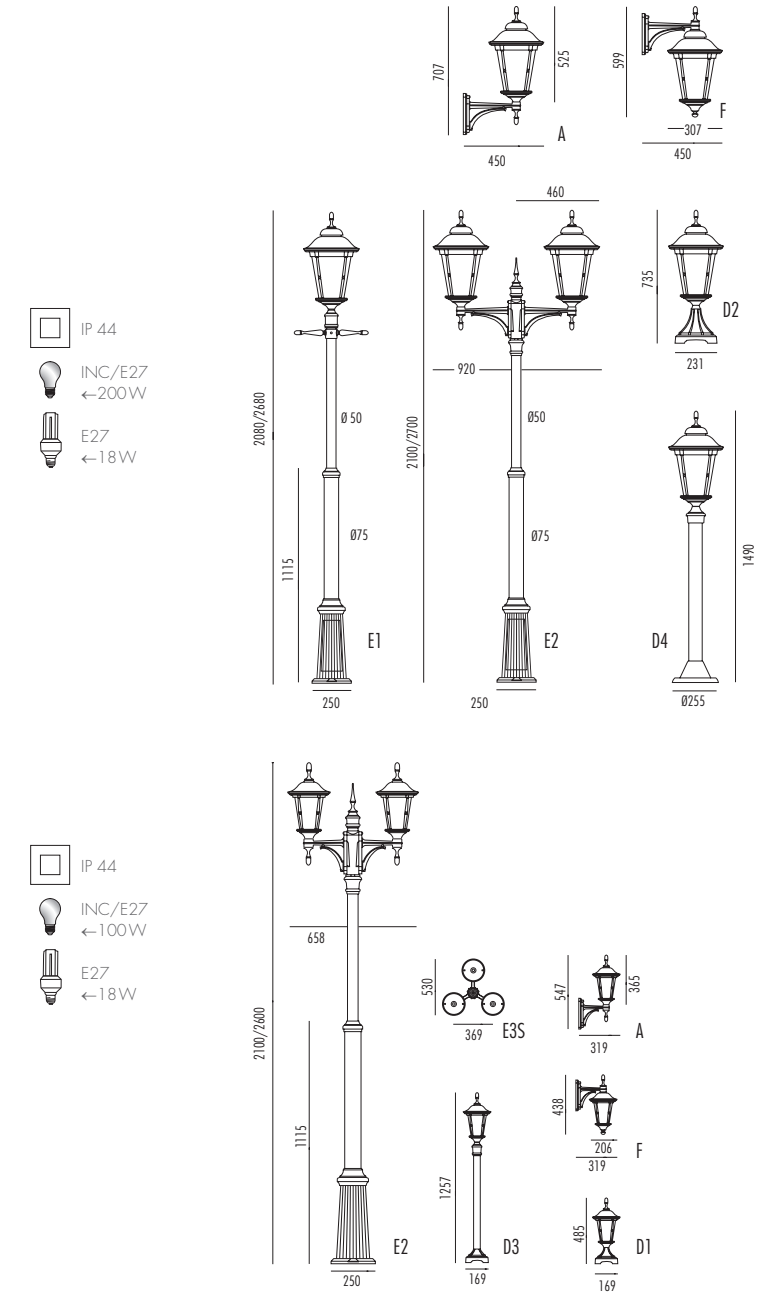

Park/Princess

Design: Hans-Gabriel Finne

Park
Colors: black, white, antique green, graphite.

Princess
Colors: black, white, antique green, graphite.