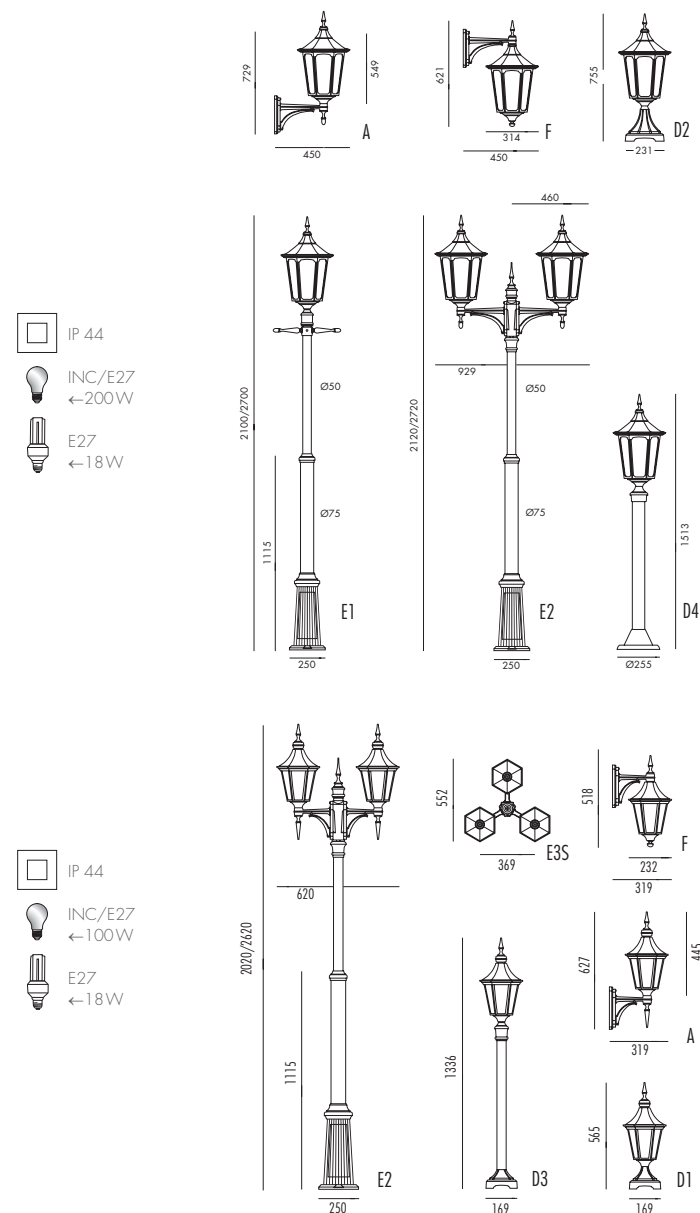

Cardinal/Regent

Design: Hans-Gabriel Finne

Cardinal

Colors: black, white, antique green, graphite.

Regent

Colors: black, white, antique green, graphite.