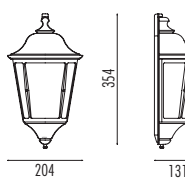

Design: Hans-Gabriel Finne

-  IP 44
-  INC/E27
←100W
-  E27
←18W

-  IP 44
-  INC/E27
←60W
-  E27
←18W

-  IP 44
-  INC/E27
←60W
-  E27
←18W

Capri

Colors: black, white, antique green, graphite.

Capri Mini

Colors: black, white, antique green, graphite.