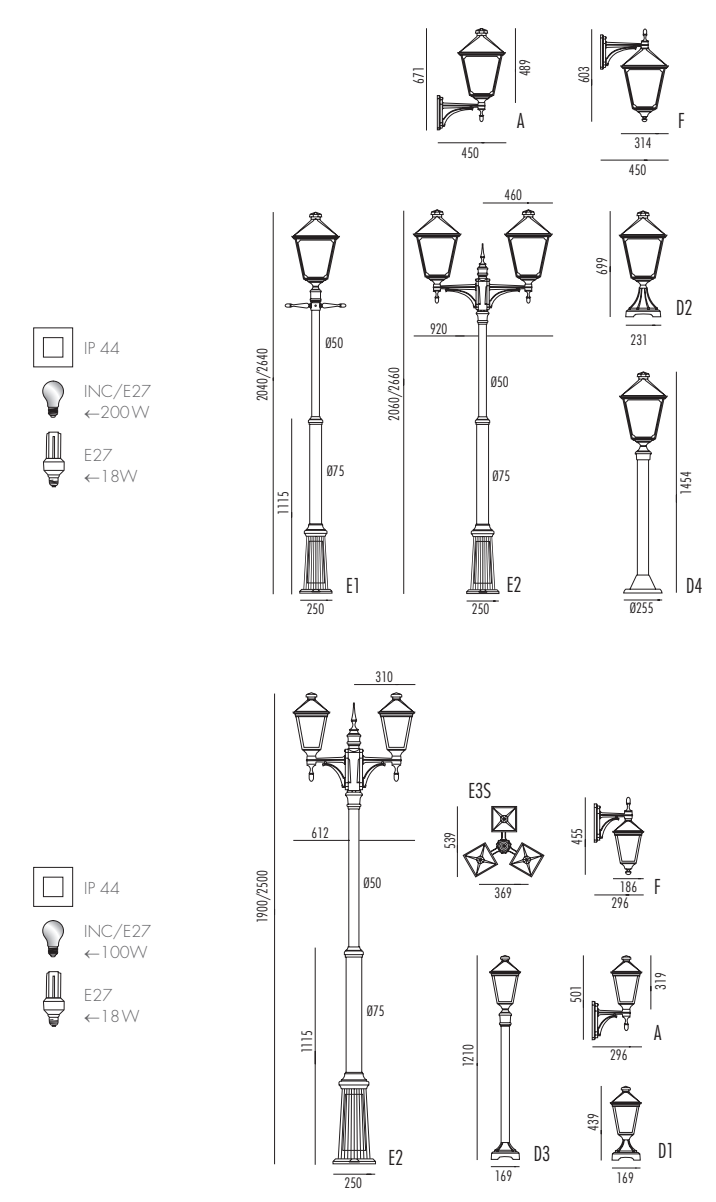

Classic/Torino

Design: Hans-Gabriel Finne

Classic
Colors: black, white, antique green, graphite.

Torino
Colors: black, white, antique green, graphite.