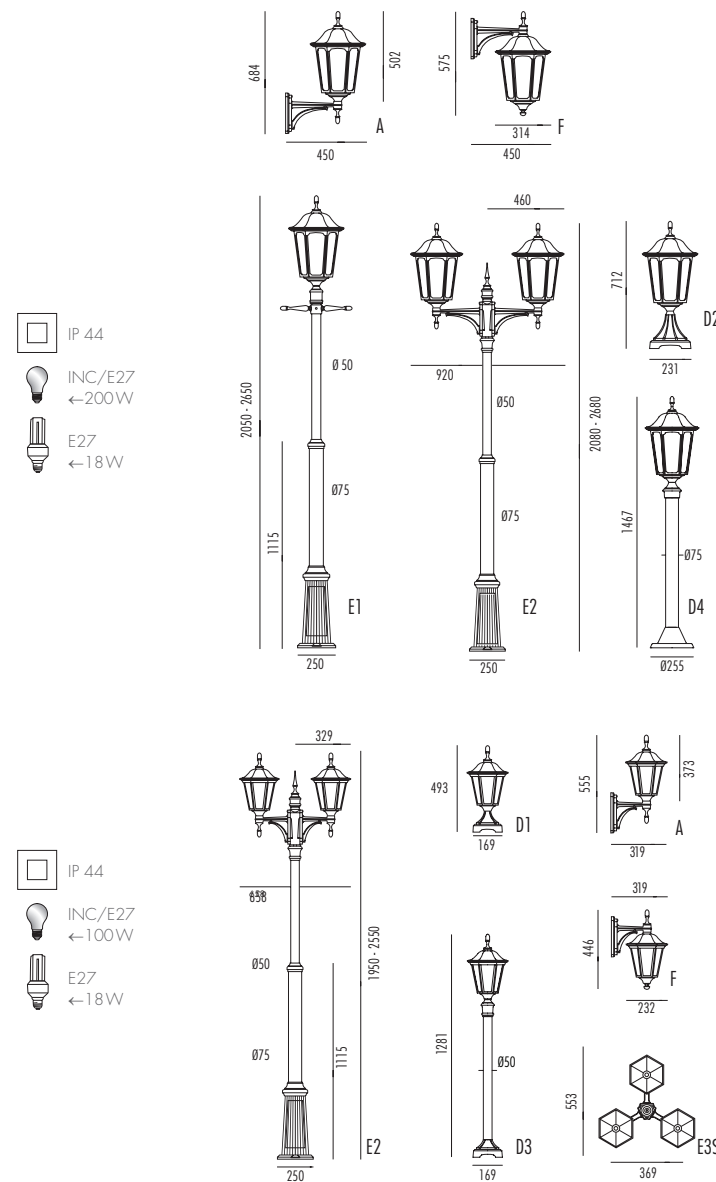

Plaza / Allegro

Design: Hans-Gabriel Finne

Plaza

Colors: black, white, antique green, graphite.

Allegro

Colors: black, white, antique green, graphite.