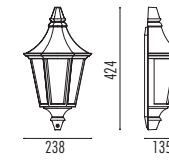

Prince

Colors: black, white, antique green, graphite.

Village/Senator/Apollo

Design: Hans-Gabriel Finne

-  IP 44
-  INC/E27
←60W
-  E27
←18W

-  IP 44
-  INC/E27
←60W
-  E27
←18W

-  IP 44
-  INC/E27
←60W
-  E27
←18W