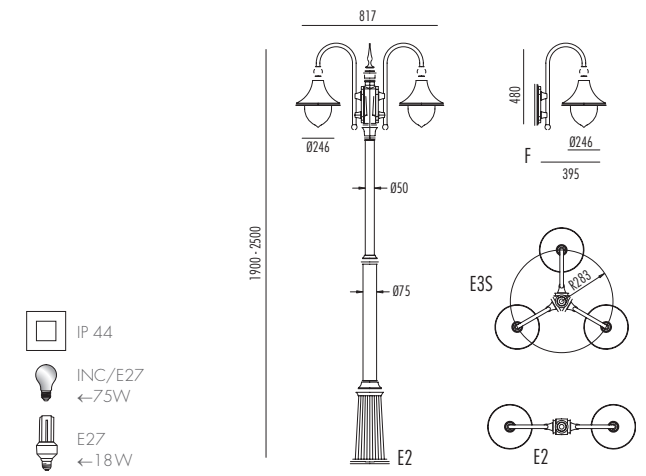

Trumpet

Colors: black, white, antique green, graphite.