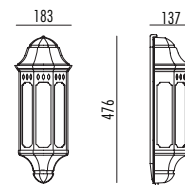

Design: Hans-Gabriel Finne

-  IP 44
-  INC/E27
←100W
-  E27
←18W

-  IP 44
-  INC/E27
←60W
-  E27
←18W

-  IP 44
-  INC/E27
←60W
-  E27
←18W

Capri

Colors: black, white, antique green, graphite.

Capri Mini

Colors: black, white, antique green, graphite.