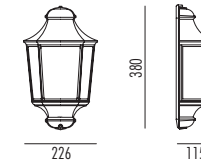

Prince

Colors: black, white, antique green, graphite.

Village/Senator/Apollo

Design: Hans-Gabriel Finne

-  IP 44
-  INC/E27
←60W
-  E27
←18W

-  IP 44
-  INC/E27
←60W
-  E27
←18W

-  IP 44
-  INC/E27
←60W
-  E27
←18W